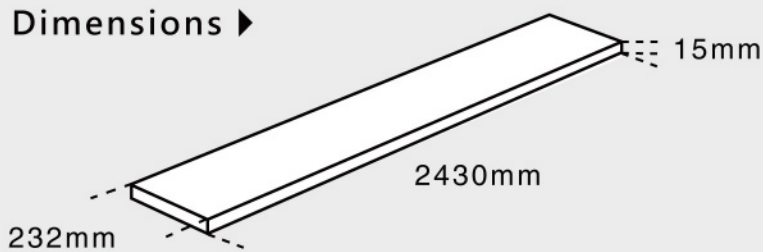

Advantages

- **Larger Width, Generous Feel**

With the aim of reducing the number of joints on the surface, we provide wide-width-planks to enhance the sense of spaciousness throughout the interior.

- **Green Home, Healthy Life**

Health and comfort are the most important requirements for a living environment. KD Flooring Series are Green Building Materials certified in Taiwan and Green Label Certified in Singapore. We aim to supply only the safest and healthiest products to our clientele.

- **Flame Retardant Grade 1, Ensure the Safety of Your Home**

KD flooring are compliant with Flame Retardant Grade 1. This enables the surface to slow down the spread of fire and the release of toxic smoke, giving you extra protection.

- **Our Commitment: Rigorous Production Management**

We have successfully created a sustainable supply chain around the world searching for the highest quality material. We are one of the few companies with a vertical-integrated manufacturing system and in-house sales and branding.

- **Preserving the Beauty of Nature**

Capturing the beauty of each type of wood species is our main challenge. Our surface treatment techniques allows us to enhance and display the uniqueness and characteristic of each species.

- **A Wide Range of Colors Made for Any Style**

Choosing natural wood elements as flooring can add warmth to your home. At KD, we have a vast selection of wood species and colors to fit your design style.